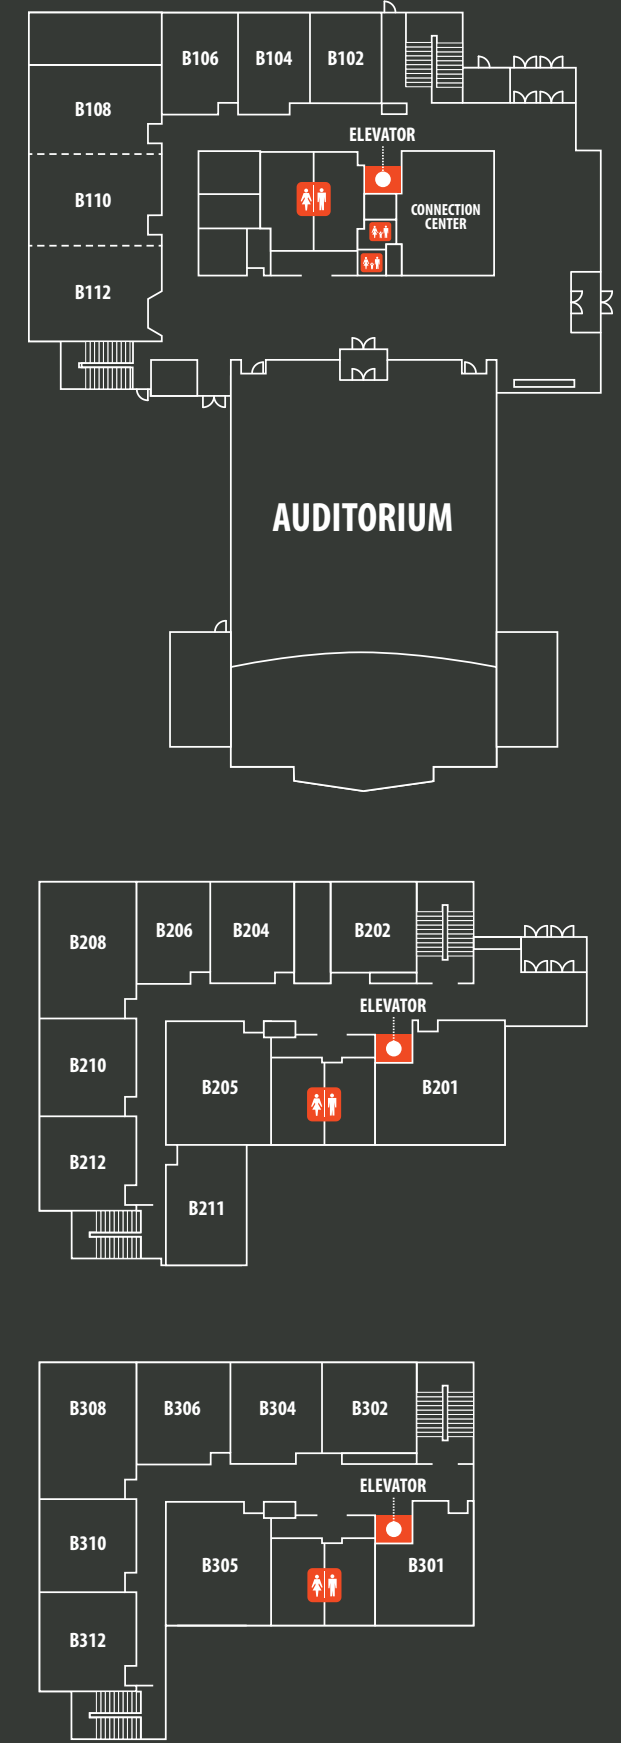

# BUILDING C

# BUILDING W

# THE BRIDGE

## Lakepointe Church Rockwall Campus

701 E INTERSTATE 30 | ROCKWALL

- BUILDING A** Groups in rooms A102-A205
- BUILDING C** All children from birth to grade 5
- THE BRIDGE** Groups in rooms B102-B312
- BUILDING W** Groups in rooms W100-W312
- PIER 419** All middle and high school students