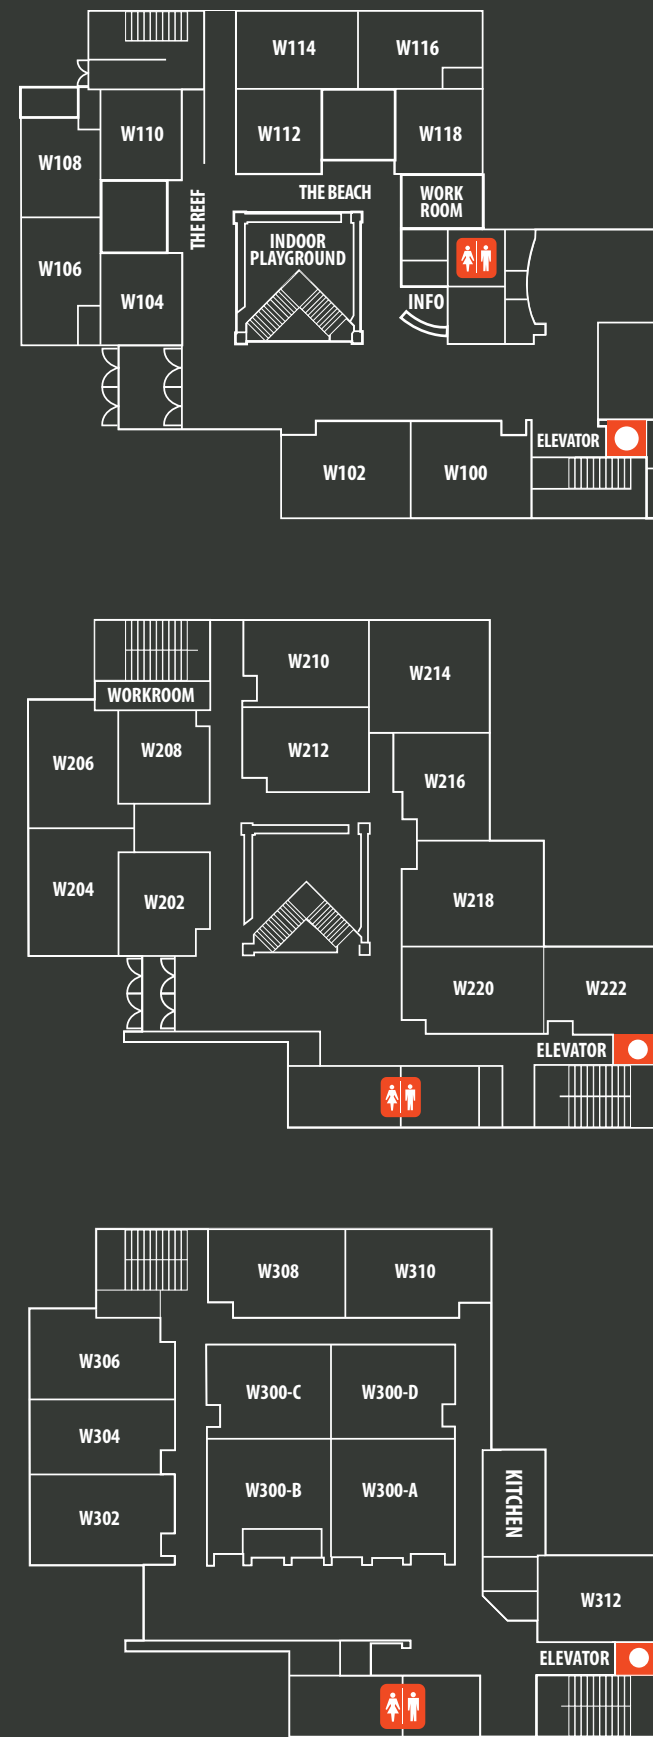

# BUILDING C

# BUILDING W

# THE BRIDGE

## Lakepointe Church Rockwall Campus

701 E INTERSTATE 30 | ROCKWALL

- BUILDING A** Groups in rooms A102-A205
- BUILDING C** All children from birth to grade 5
- THE BRIDGE** Groups in rooms B102-B312
- BUILDING W** Groups in rooms W100-W312
- PIER 419** All middle and high school students