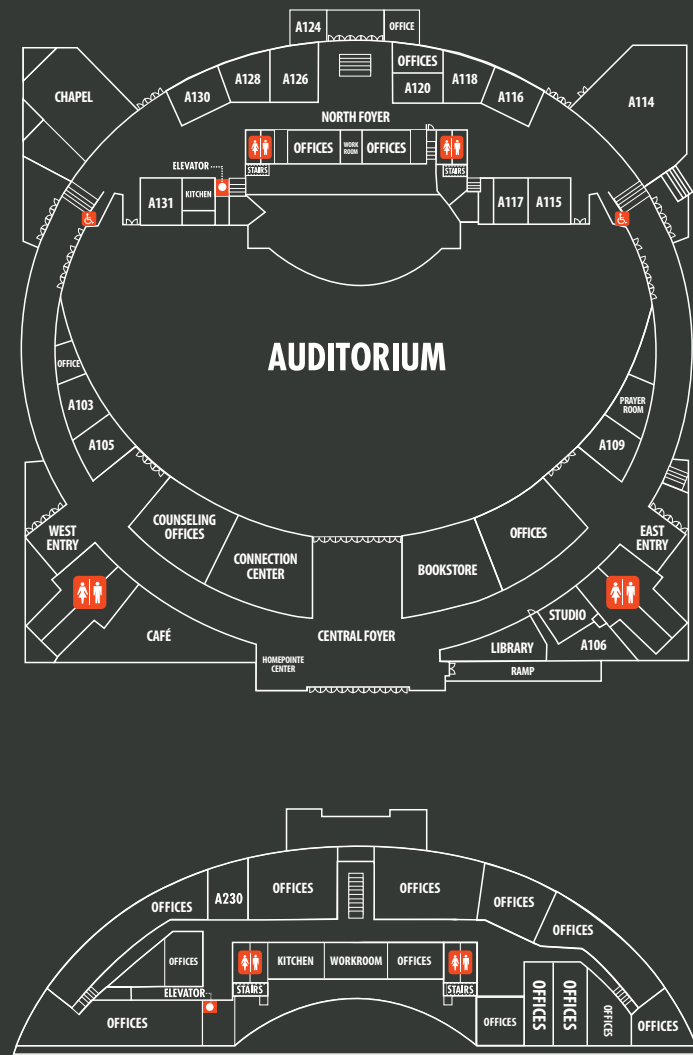

BUILDING A

BUILDING C

BUILDING W

THE BRIDGE

Lakepointe Church Rockwall Campus

701 E INTERSTATE 30 | ROCKWALL

- **BUILDING A** Groups in rooms A102-A205
- **BUILDING C** All children from birth to grade 5
- **THE BRIDGE** Groups in rooms B102-B312
- **BUILDING W** Groups in rooms W100-W312
- **PIER 419** All middle and high school students